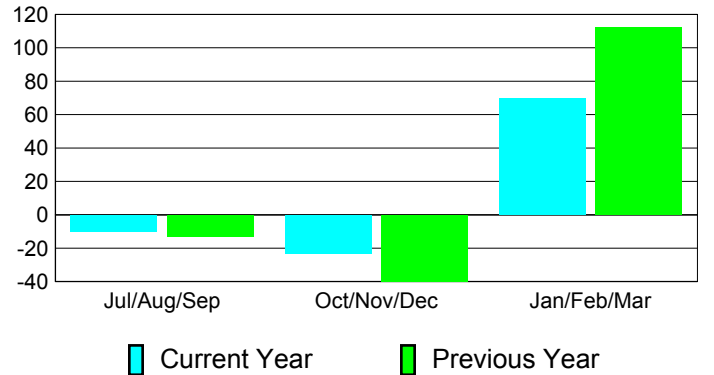

**Membership Results
2010-2011**

**Membership
2009-2010**

Month	Net Memb Goal	Actual New Memb	Actual Dropped Memb	Gain/Loss of Memb	Gain/Loss of Memb
Jul/Aug/Sep	20	7	-17	-10	-13
Oct/Nov/Dec	-45	85	-108	-23	-40
Jan/Feb/Mar	55	94	-24	70	112
Totals	30	186	-149	37	59

Membership Results 2010-2011

Goal, New, Dropped, Gain/Loss

Comparison of Membership Gain/Loss

Current Year Compared to the Previous Year

Gender Comparison 2010-2011

Jul/Aug/Sep

Oct/Nov/Dec

Jan/Feb/Mar