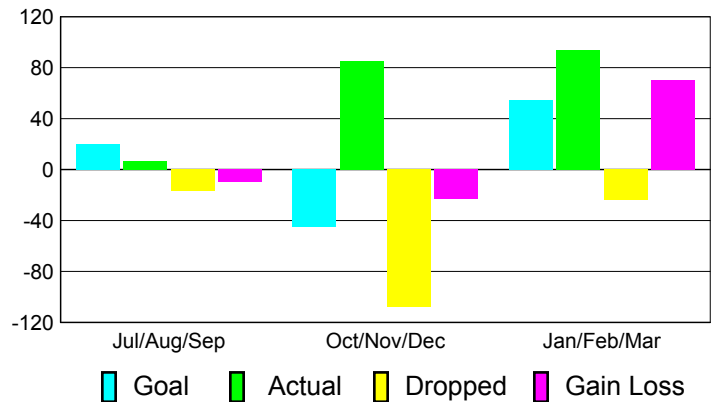

Membership Results 2010-2011

Goal, New, Dropped, Gain/Loss

Comparison of Membership Gain/Loss

Current Year Compared to the Previous Year