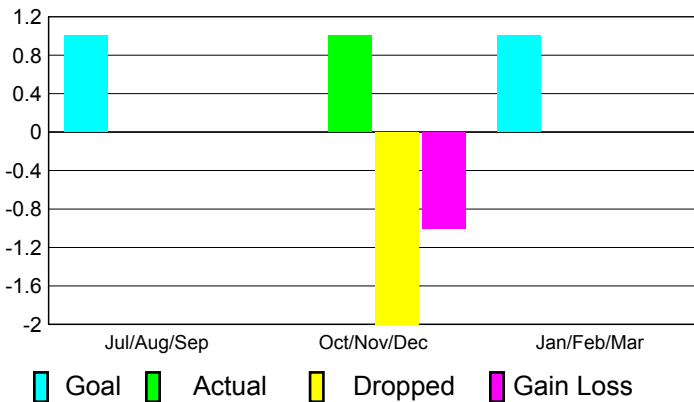

2010-2011 GMT Reports for District (or Undistricted) **District 118 Y**

GMT: HOWARD PATRICK LEE

Location: TURKEY

GMT CA: 4

CLUBS

**Club Results
2010-2011**

**Clubs
2009-2010**

Month	New Club Goal	Actual New Clubs	Actual Dropped Clubs	Gain/Loss of Clubs	Gain/Loss of Clubs
Jul/Aug/Sep	1	0	0	0	0
Oct/Nov/Dec	0	1	-2	-1	0
Jan/Feb/Mar	1	0	0	0	0
Totals	2	1	-2	-1	0

Club Results 2010-2011

Goal, New, Dropped, Gain/Loss

Comparison of Club Gain/Loss

Current Year Compared to the Previous Year

YTD Status Quo Clubs 2010-2011

Status Quo Clubs Compared to Status Quo Members

MEMBERSHIP